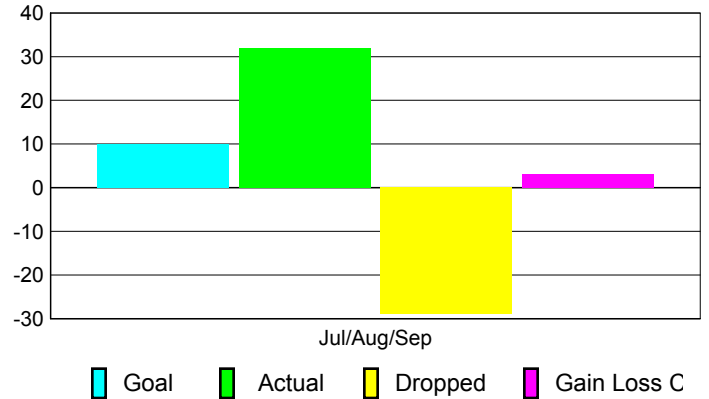

### YTD Status Quo Clubs 2010-2011

Status Quo Clubs Compared to Status Quo Members

## MEMBERSHIP

Membership Results  
2010-2011

Membership  
2009-2010

Month	Net Memb Goal	Actual New Memb	Actual Dropped Memb	Gain/Loss of Memb	Gain/Loss of Memb
Jul/Aug/Sep	10	32	-29	3	19
<b>Totals</b>	<b>10</b>	<b>32</b>	<b>-29</b>	<b>3</b>	<b>19</b>

### Membership Results 2010-2011

Goal, New, Dropped, Gain/Loss

### Comparison of Membership Gain/Loss

Current Year Compared to the Previous Year